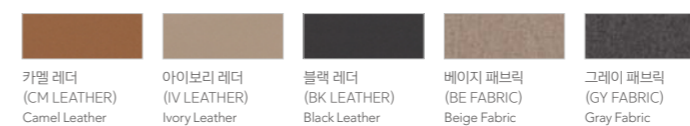

메인셸 | Main Shell